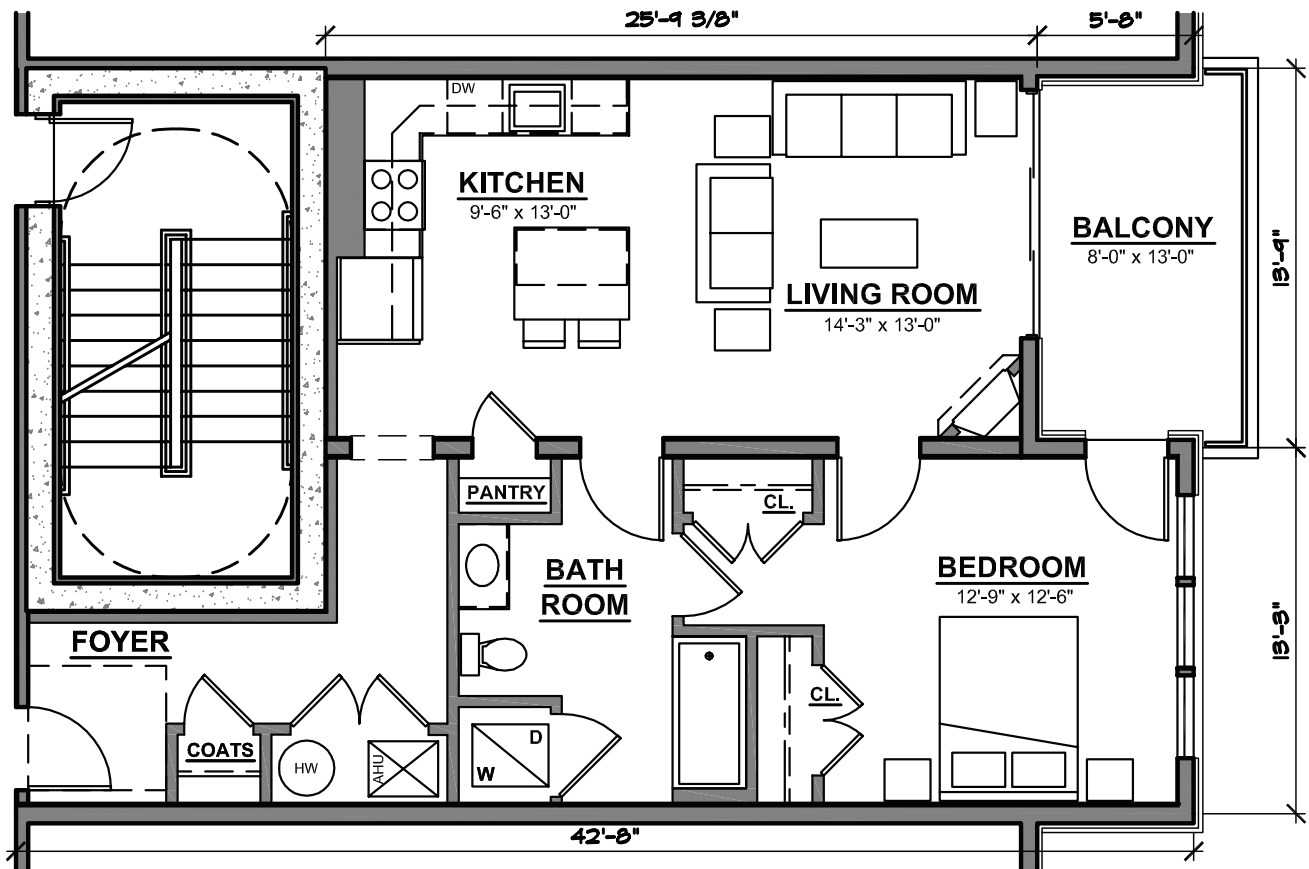

FLOORPLAN – UNITS 357, 457 – POOL VIEW SOUTH SIDE (1BR/1BA)

FLOORPLAN

1BR/1BA

_____ SF

POOL VIEW

\$ _____

SOUTH SIDE

SALES GALLERY & MODEL | 1301 COASTAL HIGHWAY | DEWEY BEACH, DE 19971