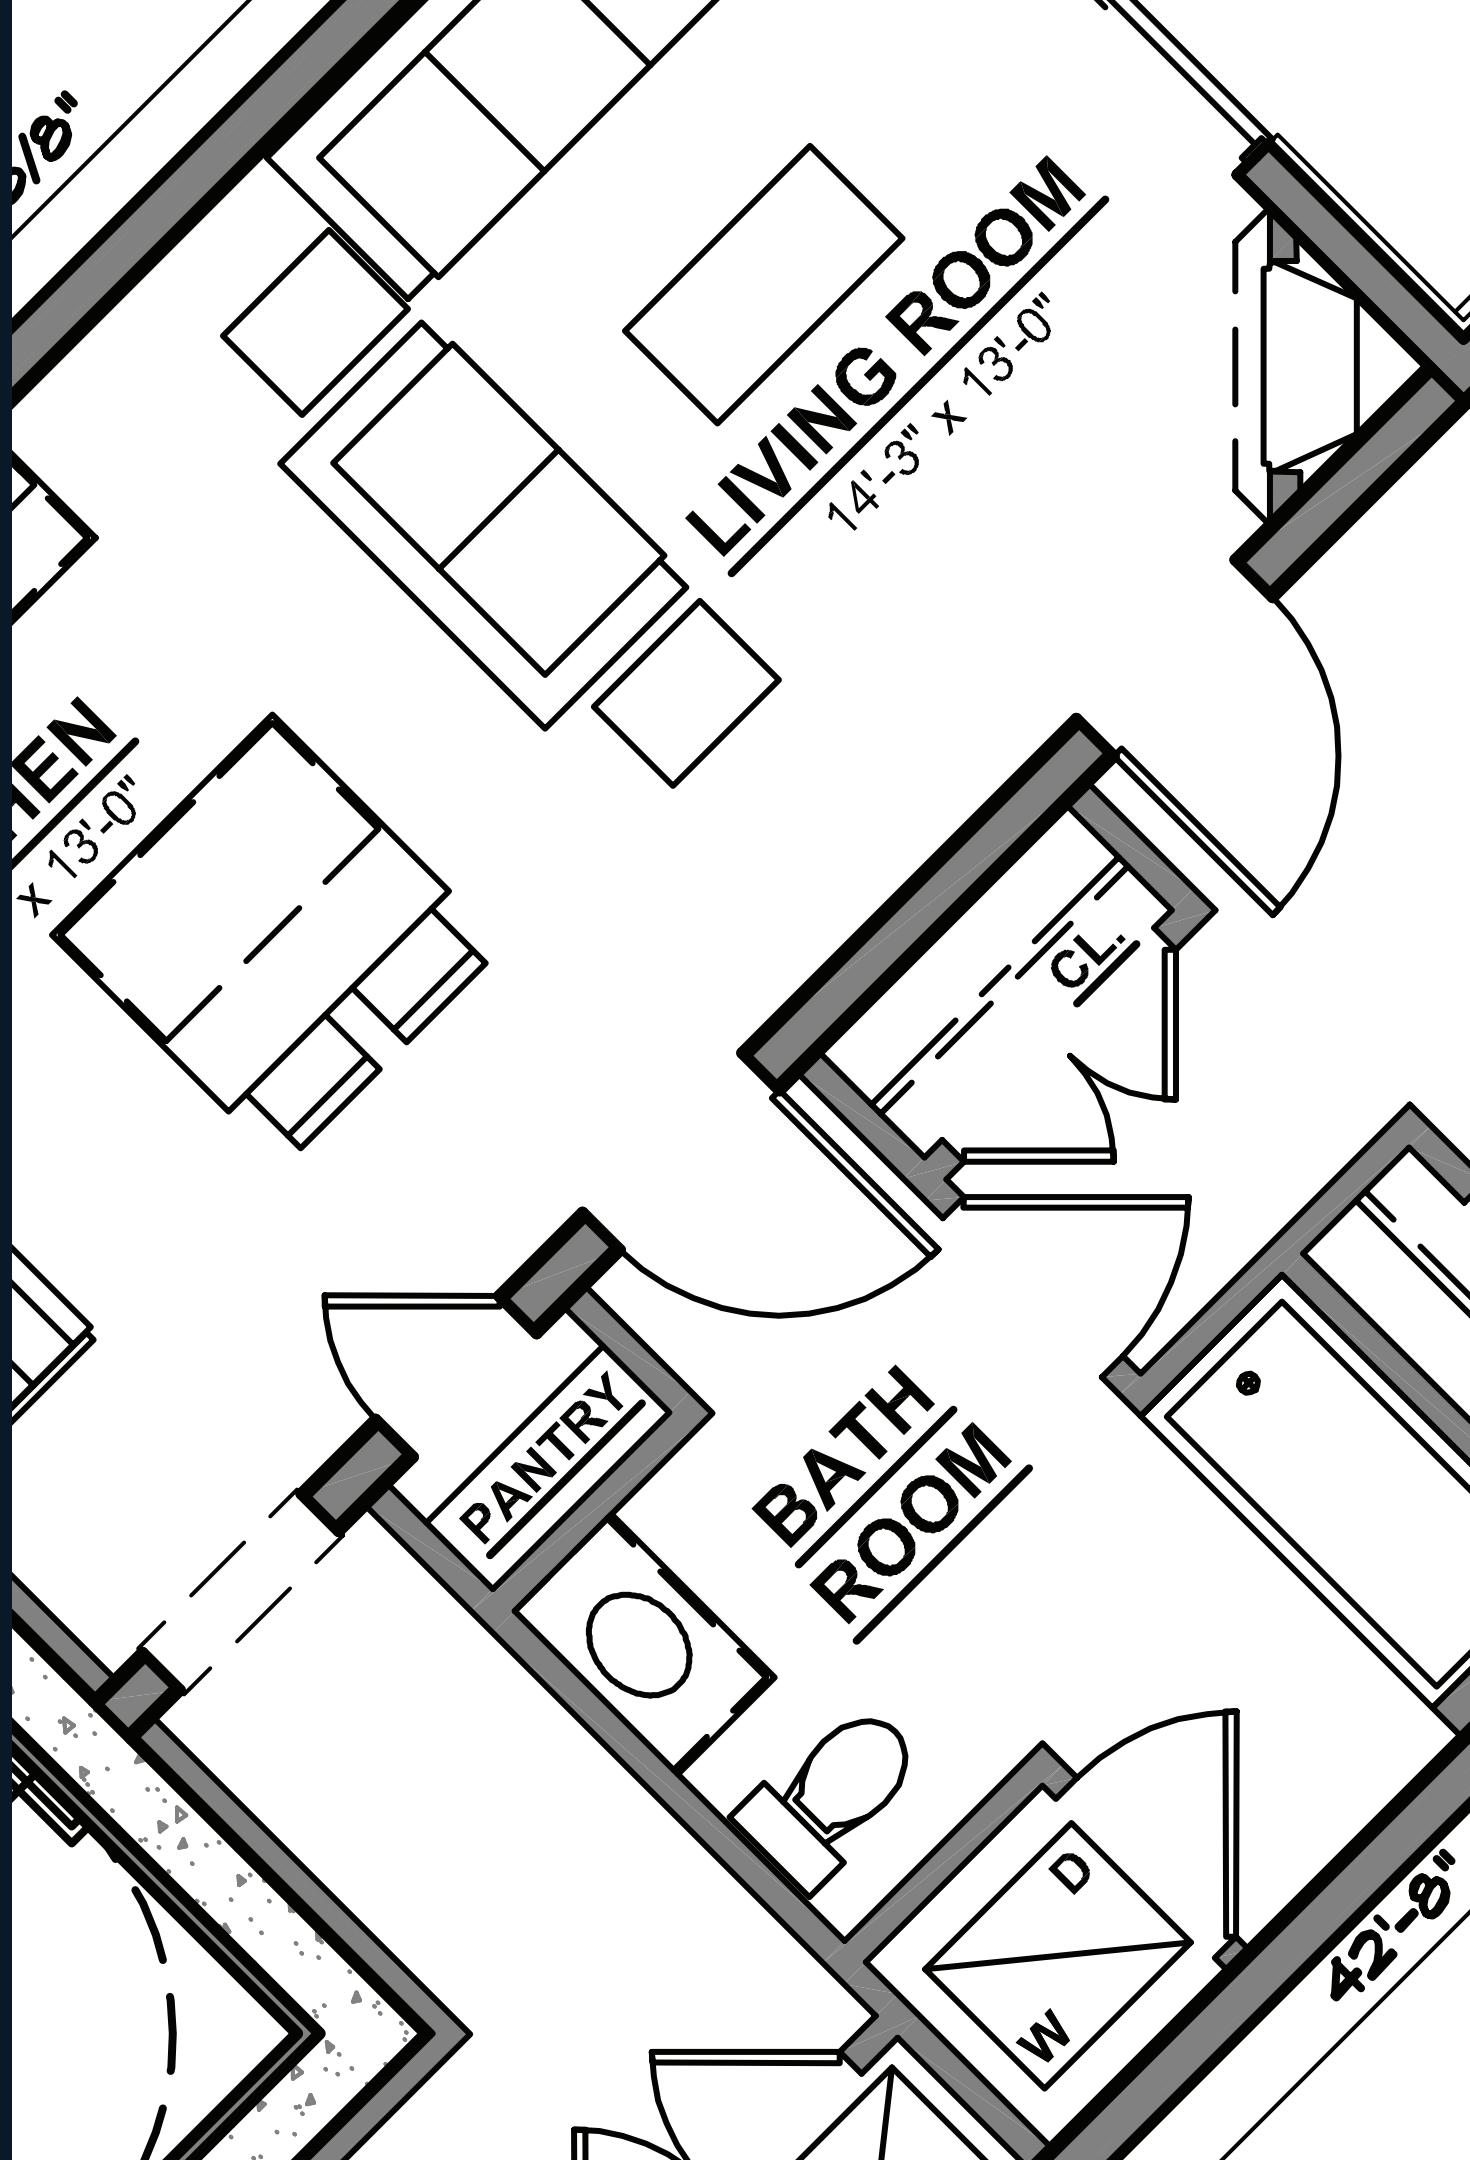

FLOORPLAN – UNITS 357, 457 – POOL VIEW SOUTH SIDE (1BR/1BA)

FLOORPLAN

1BR/1BA

_____ SF

POOL VIEW

\$ _____

SOUTH SIDE

SALES GALLERY & MODEL | 1301 COASTAL HIGHWAY | DEWEY BEACH, DE 19971